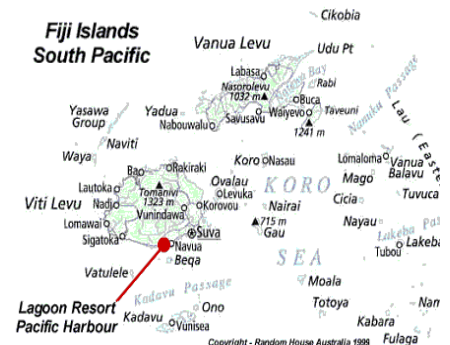

Beqa Lagoon Resort

September 20th – 29th, 2012

Fiji

$2,995.00 ppdo

Hurry! Only 10 spots available!

Trip Package:

- Round Trip Air from LA International Airport to Nadi International Airport
- Transfer to and from airport and taxes
- 7 Nights at Beqa Lagoon Resort
- 3 Gourmet Meals Daily
- 5 Days of diving 2 tank boat dives daily
- 1 Night Boat Dive
- 5 Days of Unlimited Shore Diving (24 hrs)
- Optional Shark Feeding Dive Available

Not Included:

- Beverage & Bar Tab at the Resort
- Hotel Dayroom on Return Trip
- Gratuities

Please check Terms and Conditions policy. Non refundable Deposit of $500.00 per person is required upon booking. Balance due by 7/25/2012. MC/VISA Surcharge of 3%. Any questions please feel free to contact Chuck Hofner @ (928) 556-8780.